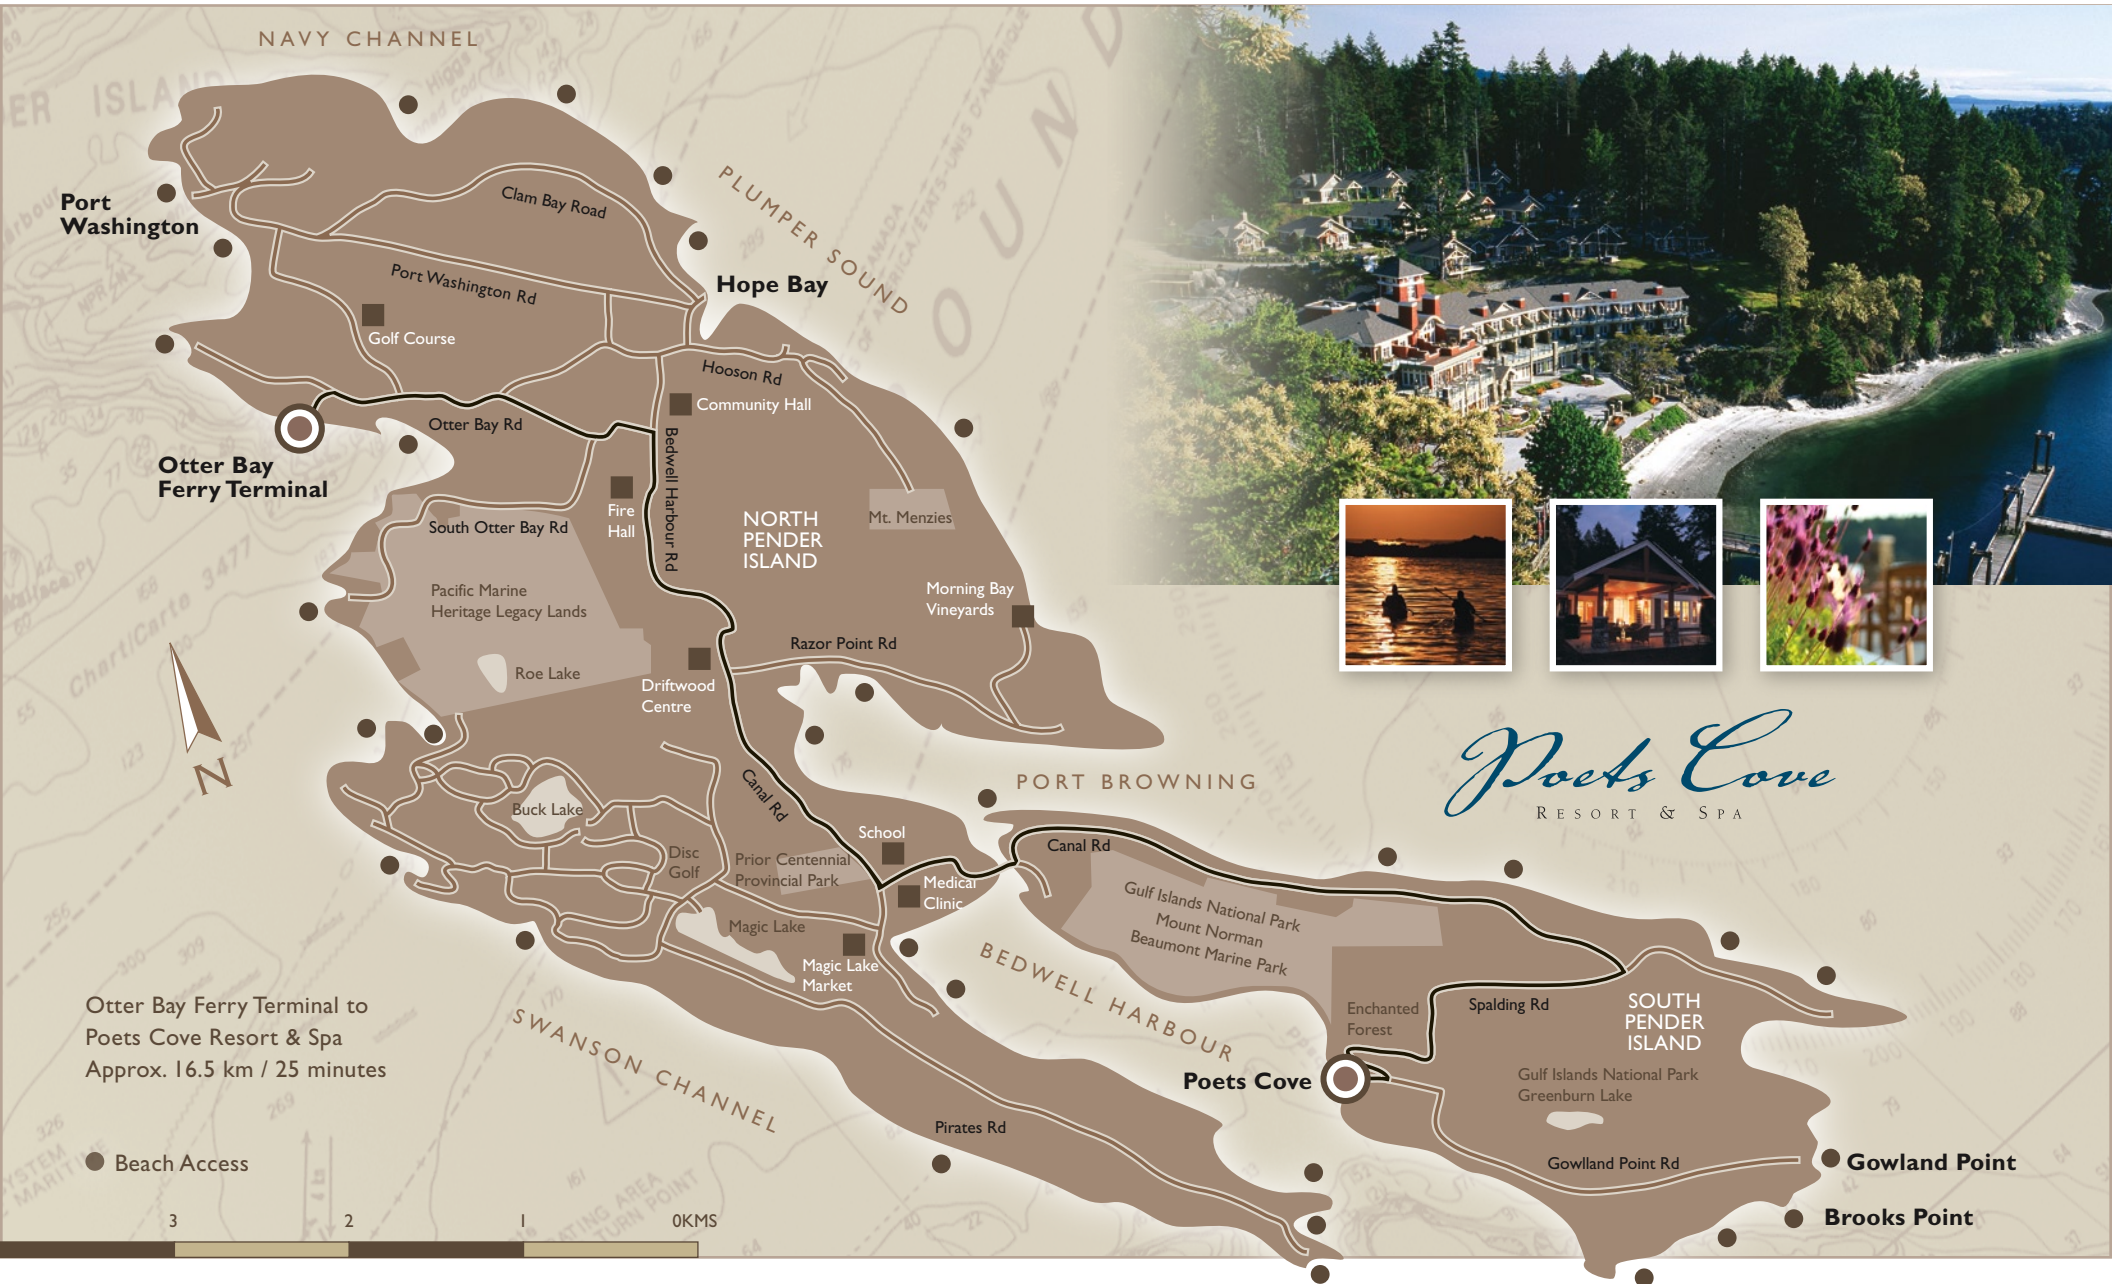

# WELCOME TO PENDER ISLAND

Otter Bay Ferry Terminal to  
Poets Cove Resort & Spa  
Approx. 16.5 km / 25 minutes

*Poets Cove*  
RESORT & SPA

RESORT MAPS

POETS COVE DIRECTORY

Guest Services	Dial 0 from any house phone
Aurora Restaurant	Dial 2115
Syrens Lounge	Dial 2114
Susurrus Spa	Dial 2113
Moorings Market	Dial 2112
Marina	Dial 2111
Activities Centre	Dial 2116